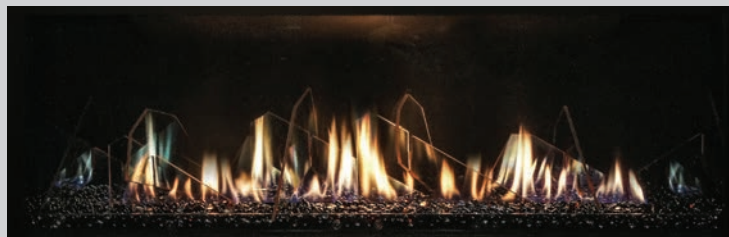

CML-58 with CML-GLASS-LOGS and Glass Media

Not only do the glass logs reflect the flames, but also the accent lights from below and glass media. Even when the heat is not needed and the flames are turned off, the light reflections create a subtle effect good for year-round ambience.