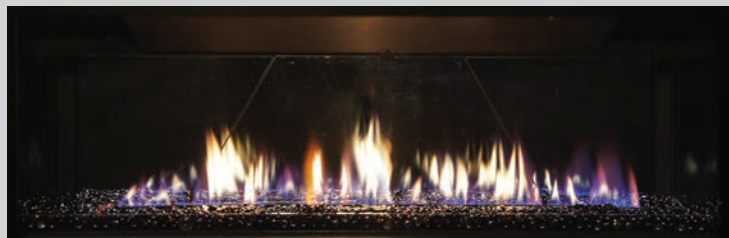

Inspired by a minimalist look, the base model comes with a standard black interior and is shown here with glass media.

CML-58 with CML-GLASS WALLS and Glass Media

Get yet another amazing effect as the flames and lights reflect again and again and again across the optional mirrored firebox walls and glass media.