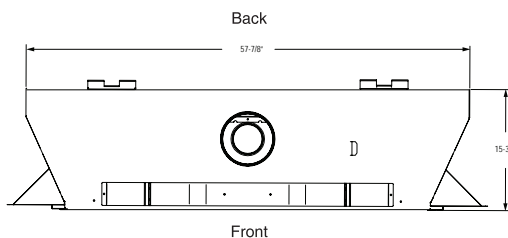

Top View Of The Firebox

The unique **REVERSE TRAPEZOID** shape (wider in the back than the front) allows for the beautiful fire to extend beyond the entire viewing area and provide great sightlines from anywhere in the room.

FIREPLACE DIMENSIONS							
DESCRIPTION	HEIGHT	WIDTH	BACKWIDTH	DEPTH	GLASS FRAME	STAND-OFF HEIGHT	
FIREPLACE DESCRIPTION	ACTUAL	24-1/4"	51"	57-7/8"	16-1/2 X 41"	36-1/4"	
	FRAMING	36-1/2"	62"	62"	NA	36-1/4"	

Approved for use with 4"x 6-5/8" Duravent DV-GD or Selkirk Direct Vent Systems.

Must install a 24" section of pipe prior to a 90 degree elbow.

Gas line comes through on the left side and electrical on the right side.

We reserve the right to update products; specifications and dimensions are subject to change.

Please refer to complete Installation & Operating Instructions Manual PRIOR to install to verify measurements and clearance requirements.

All local building codes must be followed.

Also Note: Colors of the finishes may vary from the printed materials.