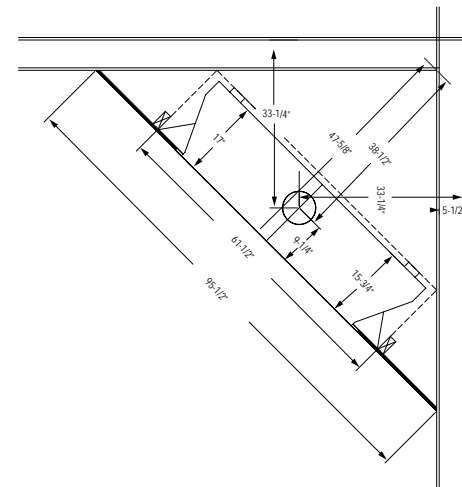

The unique **REVERSE TRAPEZOID** shape (wider in the back than the front) allows for the beautiful fire to extend beyond the entire viewing area and provide great sightlines from anywhere in the room.

FIREPLACE DIMENSIONS							
DESCRIPTION	HEIGHT	WIDTH	BACKWIDTH	DEPTH	GLASS FRAME	STAND-OFF HEIGHT	
FIREPLACE DESCRIPTION	ACTUAL	24-1/4"	51"	57-7/8"	16-1/2 X 41"	36-1/4"	
	FRAMING	36-1/2"	62"	62"	NA	36-1/4"	

Approved for use with 4"x 6-5/8" Duravent DV-GD or Selkirk Direct Vent Systems.

Must install a 24" section of pipe prior to a 90 degree elbow.

Gas line comes through on the left side and electrical on the right side.

We reserve the right to update products; specifications and dimensions are subject to change.

Please refer to complete Installation & Operating Instructions Manual PRIOR to install to verify measurements and clearance requirements.

All local building codes must be followed.

Also Note: Colors of the finishes may vary from the printed materials.