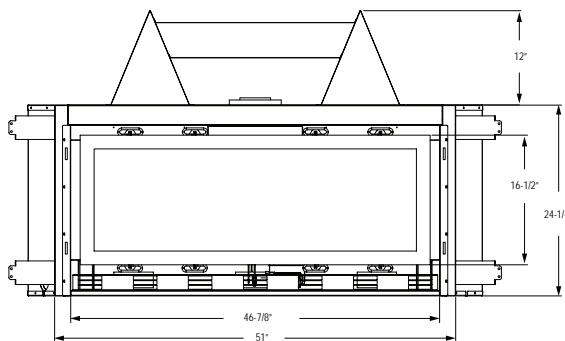

FEATURES & BENEFITS	CML-58	CTL-58
<i>Designed To Be A Great Heat Source Without Compromising A Large View Of The Beautiful Fire</i>		
18,000 - 35,000 BTU's Input/Hr	STD	STD
Floating Firebox Design For True Clean- Face Look	STD	STD
Patent-pending, Reverse Trapezoid Shape	STD	STD
AFUE Rated	70%	70%
<i>Perfect For Both Contemporary Or Traditional Décor's, With Added Features For Year-Round Appeal</i>		
Contemporary Or Traditional Interiors	OPT Contemporary 12-Piece Mirrored Glass Log Set	STD Traditional 10-piece Woodburning Log Set
Lava Stone	OPT	NA
Mirrored Firebox Liners	OPT	NA
Glass Media: Tequila, Midnight Black Or H2O	OPT	NA
Interior Accent Lights From Below	OPT	NA
Wireless Remote/Wall Control	STD	STD
160 CFM Fan Kit	OPT	OPT
<i>Decorative Front Options, Featuring Clean Lines, Provide The Perfect Frame Around The Beautiful Fire</i>		
Clean Trim Decorative Front	Black Suede Mahogany Gun Metal Gray	Black Suede Mahogany Gun Metal Gray
Accent Decorative Front	Black Suede Mahogany Gun Metal Gray	Black Suede Mahogany Gun Metal Gray
STD = Standard OPT = Optional NA = Not Available		

www.stellarhearth.com