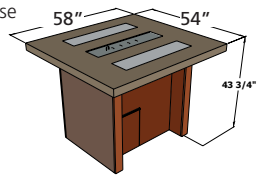

# marquee

Marquee Fire Island with optional glass guard & underlighting  
MARQUEE with GLASS GUARD-1242

Marbleized Mocha Supercast

- Pub height base with faux stone and oil based stained douglas fir wood paneling
- Marbleized Mocha Supercast top with 2 linear textured glass accents on either side of burner
- GLASS GUARD-1242 & Multi-colored LED underlighting optional
- UL Listed. Stores 20 lb. LP tank in base
- Matching textured glass burner cover included