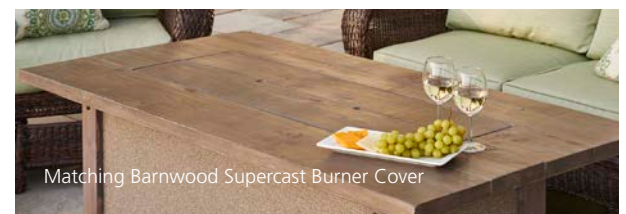

# pine ridge 1242

- Stucco base with stained cedar wood corners & decorative hardware
- Barnwood Supercast top with matching burner cover
- UL Listed. Stores 20 lb. LP tank in base
- Honey Glow Brown burner standard
- Optional GLASS GUARD-1242 and CVR-1242 vinyl cover
- Made in USA