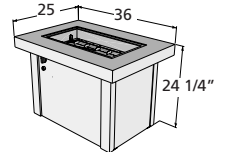

- White Onyx top with Black powder coated metal base or Marbleized Noche top with Architectural Bronze metal base
- Access door conceals standard 20 lb. propane tank
- Optional GLASS GUARD-1224, glass burner covers, and CVRCF2737 vinyl cover
- UL Listed. Made in USA

White Onyx Providence
PROV-1224-WO-K