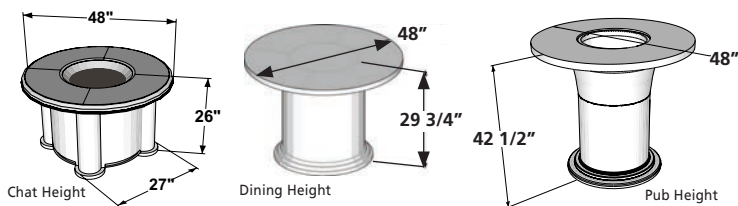

MIX AND MATCH TOPS AND BASES

- 4 top options: Mocha, Marbled Artisan, or Marbled Noche Supercast top or British Brown granite top
- Light weight Dora Brown fiberglass base in 3 heights: chat, dining, pub
- Supercast tops come with matching burner cover, granite top comes with matching lazy susan swivel burner cover
- Access door conceals standard 20 lb. propane tank
- Optional round glass guard & vinyl covers available
- UL Listed. Made in USA