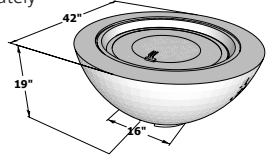

- Supercast concrete bowl with round stainless steel burner
- Contemporary raw concrete finish is unique to each fire bowl, common attributes include pitting and color density variation
- Optional Lava Rock (LAV-BK), GLASS GUARD-30-R, and Grey Glass Cover (30-R-GGC) sold separately
- UL Listed. Made in USA.