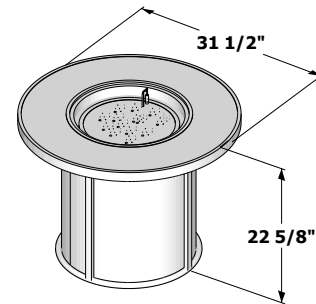

The Outdoor GreatRoom Company™ was the first to enter into the gas fire table category, and with that expertise we can offer over 50 standard fire tables & fire pits.