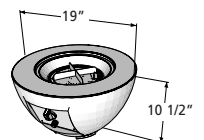

- Supercast concrete bowl with round stainless steel burner
- Contemporary raw concrete finish is unique to each fire bowl, common attributes include pitting and color density variation
- Optional Lava Rock (LAV-BK), GLASS GUARD-12-R, and Grey Glass Cover (12-R-GGC) sold separately
- UL Listed. Made in USA.