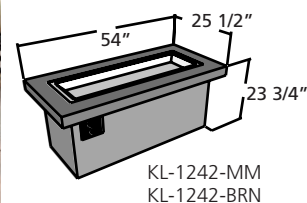

- Stainless steel (#304) trim or Polished Midnight Mist Supercast (table not pictured) with black stucco base, or Polished Brown Supercast top with Stony Creek stucco base
- Exterior grade frame & stucco finish base
- Optional GLASS GUARD-1242, glass burner covers, and vinyl covers
- Stores 20 lb. LP tank in base
- UL listed. Made in USA