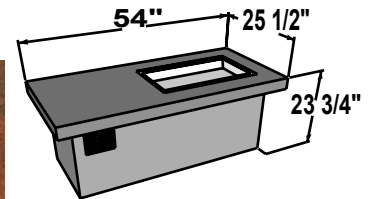

- Marbleized Artisan Supercast top unique to each table- Color intensity may vary, lighter or darker
- Exterior grade frame & stucco finish
- Copper color coated stainless steel burner
- Optional GLASS GUARD-1224, glass burner cover, and vinyl cover
- Stores 20 lb. LP tank in base
- UL listed. Made in USA