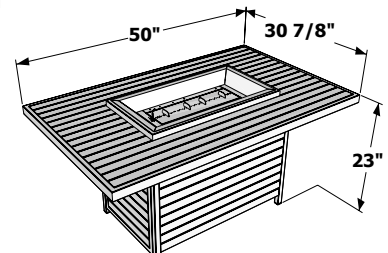

- Easy to maintain Taupe composite decking top and base
- Graphite Grey powder coated aluminum framing
- Optional GLASS GUARD-1224, 1224-GREY-GLASS-COVER, and CVRCF5132 vinyl cover
- Elevated 12x24" stainless steel burner
- Fits 20 lb. LP tank in base
- UL Listed