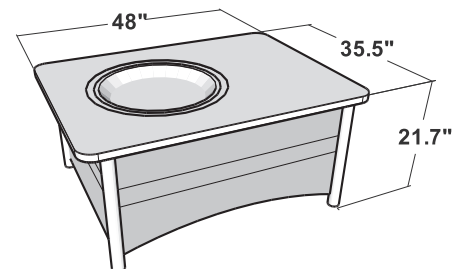

RECTANGULAR