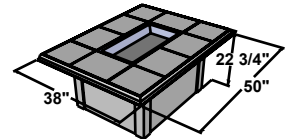

- Absolute Black granite with Black powder coated metal base or Tan porcelain tile top with Sedona Brown powder coated metal base
- Tile changes out easily for custom look
- Optional GLASS GUARD-1224, glass burner covers, and CVRCF48 vinyl cover
- Stores 20 lb. LP tank in base
- UL listed. Made in USA

Napa Valley Brown with porcelain tile
NV-1224-BRN-K