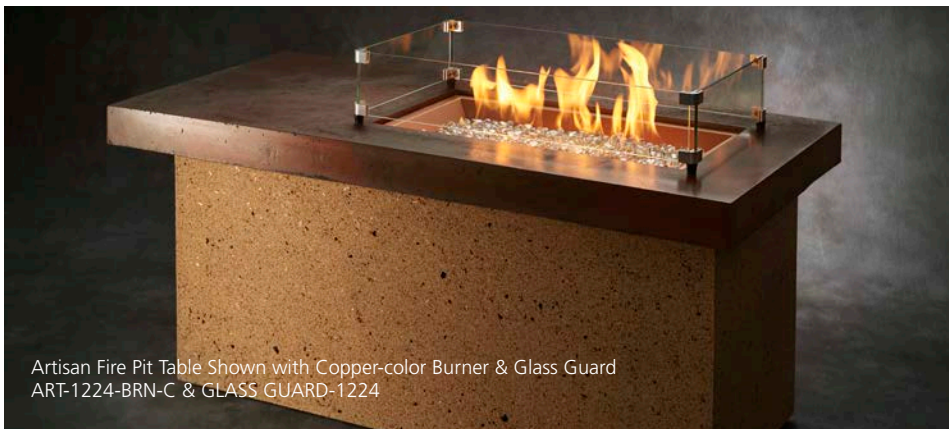

uptown

- Absolute Black granite tile with Polished Midnight Mist Supercast or Polished Brown Supercast with porcelain tile.
- Optional glass guards, glass burner covers, and CVR-UPT vinyl cover
- Black available with 1242 or 1224 burner, Brown available with 1242 burner only
- Stores 20 lb. LP tank in base
- Made in USA. UL listed.

artisan

- Marbleized Artisan Supercast top unique to each table- Color intensity may vary, lighter or darker
- Exterior grade frame & stucco finish
- Copper color coated stainless steel burner
- Optional GLASS GUARD-1224, glass burner cover, and vinyl cover
- Stores 20 lb. LP tank in base
- UL listed. Made in USA

montego

- Choose from Black or Balsam wicker base
- Glass burner cover included
- Optional GLASS GUARD-1242 and CVR-1242 vinyl cover
- Stores 20 lb. LP tank in base
- UL listed

pine ridge 1242

- Stucco base with stained cedar wood corners & decorative hardware
- Barnwood Supercast top with matching burner cover
- UL Listed. Stores 20 lb. LP tank in base
- Honey Glow Brown burner standard
- Optional GLASS GUARD-1242 and CVR-1242 vinyl cover
- Made in USA