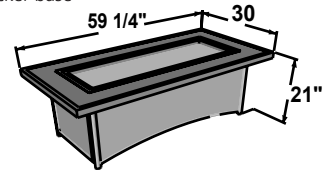

- Choose from Black or Balsam wicker base
- Glass burner cover included
- Optional GLASS GUARD-1242 and CVR-1242 vinyl cover
- Stores 20 lb. LP tank in base
- UL listed