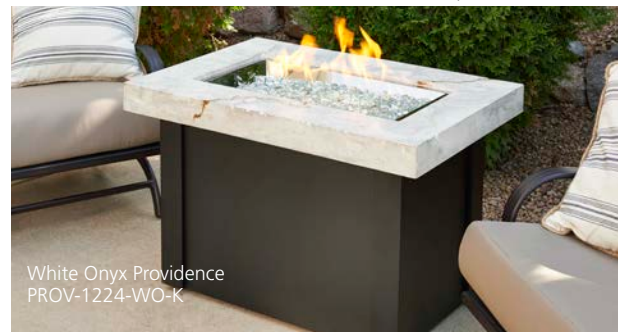

White Onyx Providence
PROV-1224-WO-K