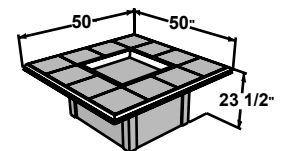

Napa Valley Square Brown NV-2424-BRN-K

SQUARE