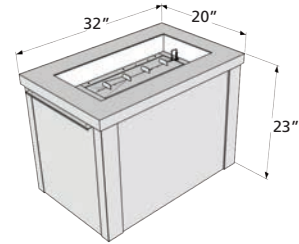

providence stainless steel

- Stainless steel (#304) trim top
- Access door conceals standard 20 lb. propane tank
- Black powder coated metal base
- Optional GLASS GUARD-1224, 1224-GREY-GLASS-COVER, and CVRCF2737 vinyl cover
- UL Listed. Made in USA

providence supercast

- White Onyx top with Black powder coated metal base or Marbleized Noche top with Architectural Bronze metal base
- Access door conceals standard 20 lb. propane tank
- Optional GLASS GUARD-1224, glass burner covers, and CVRCF2737 vinyl cover
- UL Listed. Made in USA

naples

- Outdoor-rated resin Balsam color wicker
- Aluminum frame built to last and won't rust
- Access door conceals standard 20 lb. propane tank
- Includes Black glass cover for Crystal Fire™ Burner
- Optional GLASS GUARD-20-R and CVRCF48 vinyl cover
- UL Listed

RECTANGULAR