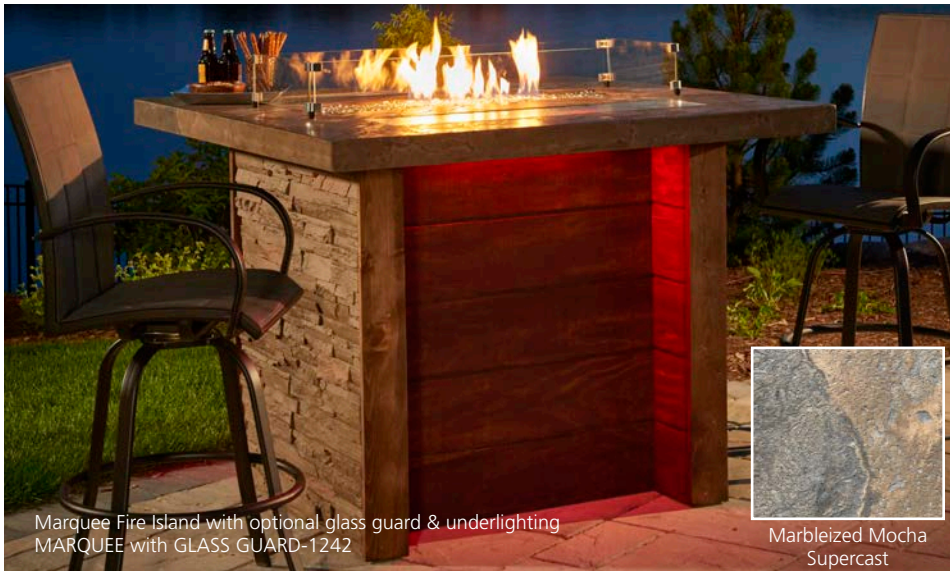

# marquee

Marquee Fire Island with optional glass guard & underlighting  
MARQUEE with GLASS GUARD-1242

Marbleized Mocha Supercast

- Pub height base with faux stone and oil based stained douglas fir wood paneling
- Marbleized Mocha Supercast top with 2 linear textured glass accents on either side of burner
- GLASS GUARD-1242 & Multi-colored LED underlighting optional
- UL Listed. Stores 20 lb. LP tank in base
- Matching textured glass burner cover included