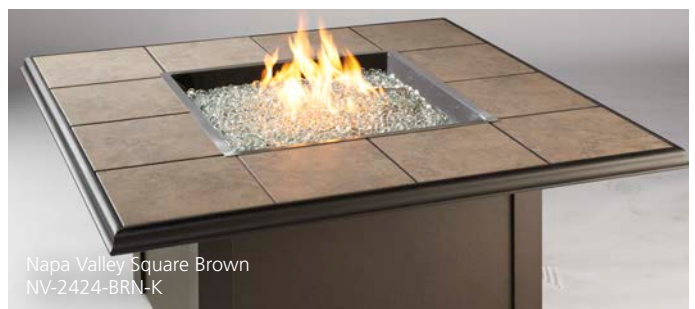

Napa Valley Square Brown NV-2424-BRN-K

SQUARE