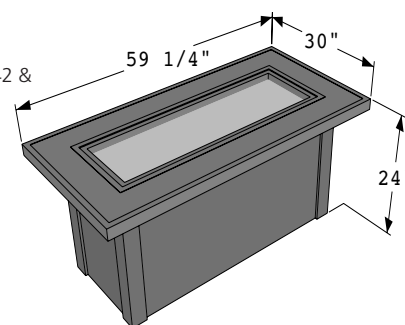

- Black powder coated metal base
- Black glass top
- Grey glass burner cover Included
- Stores 20 lb. LP tank in base
- UL listed
- Optional GLASS GUARD-1242 & CVRRCF6030 Vinyl Cover