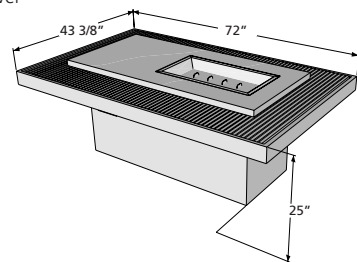

- Modern multi-level design
- White Onyx Supercast with faux-wood decking top in a Taupe color
- Black powder coated metal base
- Optional GLASS GUARD-1224, 1224-GREY-GLASS-COVER, and CVRRCF-BRDWLK vinyl cover
- Stores 20 lb. LP tank in base
- UL listed
- Made in USA