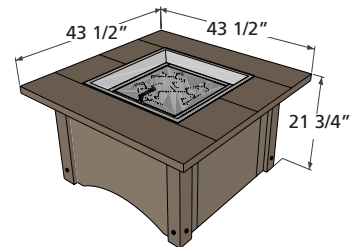

vintage 2424

- Colorful faux-wood tile top with Honey Glow Brown color coated stainless steel burner
- Access door conceals standard 20 lb. propane tank
- Distressed wood slatted base- unique to each fire pit, wood color and grain pattern will vary
- Optional GLASS GUARD-2424, 2424-BRONZE-GLASS-COVER and CVRCF5151 vinyl cover
- UL Listed. Made in USA

pine ridge 2424

- Stucco base with stained cedar wood corners & decorative hardware
- Honey Glow Brown color coated stainless steel burner standard
- Barnwood Supercast Top with matching burner cover
- UL Listed. Stores 20 lb. LP tank in base
- Optional glass guard and vinyl cover
- Made in USA

sierra square 2424

- Outdoor-rated faux stone and durable Mocha Supercast top
- Access door conceals standard 20 lb. propane tank
- Comes with matching recessed Supercast burner cover
- Base available unfinished to apply your own custom finish
- Optional GLASS GUARD-2424 and CVRCF44 vinyl cover
- UL Listed. Made in USA

napa valley 2424

- Base available in Black or Brown powder coated metal finish
- Optional GLASS GUARD-2424, glass burner covers, and CVRCF5151 vinyl cover
- Absolute Black Granite or Tan Porcelain tile top
- Stores 20 lb. LP tank in base
- UL listed. Made in USA

SQUARE