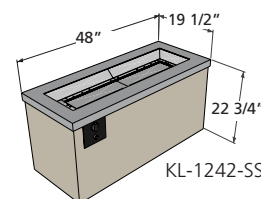

- Stainless steel (#304) trim or Polished Midnight Mist Supercast (table not pictured) with black stucco base, or Polished Brown Supercast top with Stony Creek stucco base
- Exterior grade frame & stucco finish base
- Optional GLASS GUARD-1242, glass burner covers, and vinyl covers
- Stores 20 lb. LP tank in base
- UL listed. Made in USA