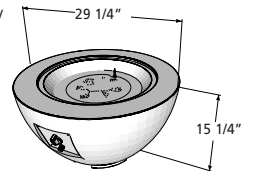

- Supercast concrete bowl with round stainless steel burner
- Contemporary raw concrete finish is unique to each fire bowl, common attributes include pitting and color density variation
- Optional Lava Rock (LAV-BK), GLASS GUARD-20-R, and Grey Glass Cover (20-R-GGC) sold separately
- UL Listed. Made in USA.