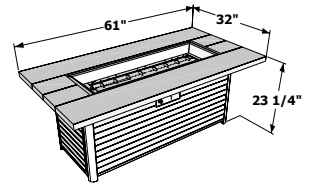

# cedar ridge

CR-1242 with optional GLASS GUARD-1242

- Composite decking base with access door
- Grey tone Washed Cedar Supercast top with matching burner cover
- Stores 20 lb. LP tank in base
- UL Listed Stainless Steel Burner
- Optional GLASS GUARD-1242 and CVRCF6132 vinyl cover
- Made in USA