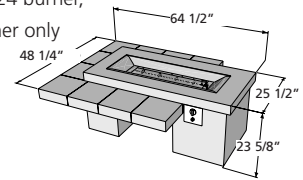

- Absolute Black granite tile with Polished Midnight Mist Supercast or Polished Brown Supercast with porcelain tile.
- Optional glass guards, glass burner covers, and CVR-UPT vinyl cover
- Black available with 1242 or 1224 burner, Brown available with 1242 burner only
- Stores 20 lb. LP tank in base
- Made in USA. UL listed.