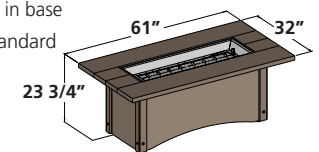

- Stucco base with stained cedar wood corners & decorative hardware
- Barnwood Supercast top with matching burner cover
- UL Listed. Stores 20 lb. LP tank in base
- Honey Glow Brown burner standard
- Optional GLASS GUARD-1242 and CVR-1242 vinyl cover
- Made in USA