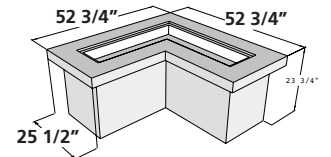

Polished Midnight Mist Supercast Detail

- Unique "L" shaped stainless steel burner
- Optional GLASS GUARD-1242-L and CVRCF-PT vinyl cover
- Black stucco base and Polished Midnight Mist Supercast top
- Stores 20 lb. LP tank in base. Made in USA.
- Great for large sectional sofas, as a fire feature, and in commercial spaces