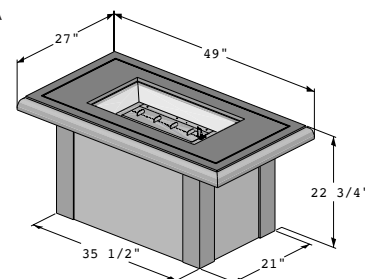

- Outdoor-rated faux stone and durable Mocha Supercast top
- Access door conceals standard 20 lb. propane tank
- Comes with recessed Supercast burner cover
- Optional GLASS GUARD-1224 and CVRRCF5028 vinyl cover
- Available unfinished to apply your own custom finish base
- UL Listed. Made in USA