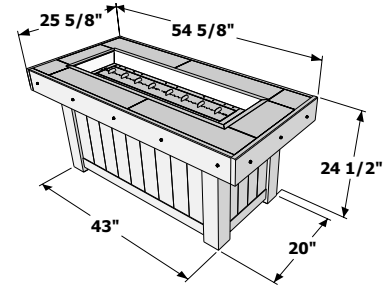

# cedar ridge

CR-1242 with optional GLASS GUARD-1242

- Composite decking base with access door
- Grey tone Washed Cedar Supercast top with matching burner cover
- Stores 20 lb. LP tank in base
- UL Listed Stainless Steel Burner
- Optional GLASS GUARD-1242 and CVRCF6132 vinyl cover
- Made in USA