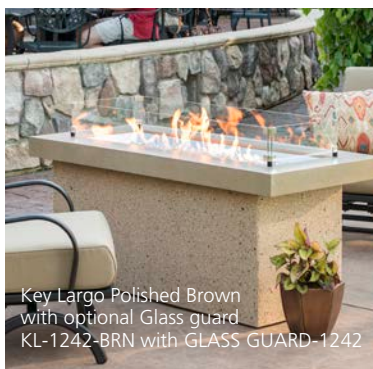

- Stainless steel (#304) trim or Polished Midnight Mist Supercast (table not pictured) with black stucco base, or Polished Brown Supercast top with Stony Creek stucco base
- Exterior grade frame & stucco finish base
- Optional GLASS GUARD-1242, glass burner covers, and vinyl covers
- Stores 20 lb. LP tank in base
- UL listed. Made in USA