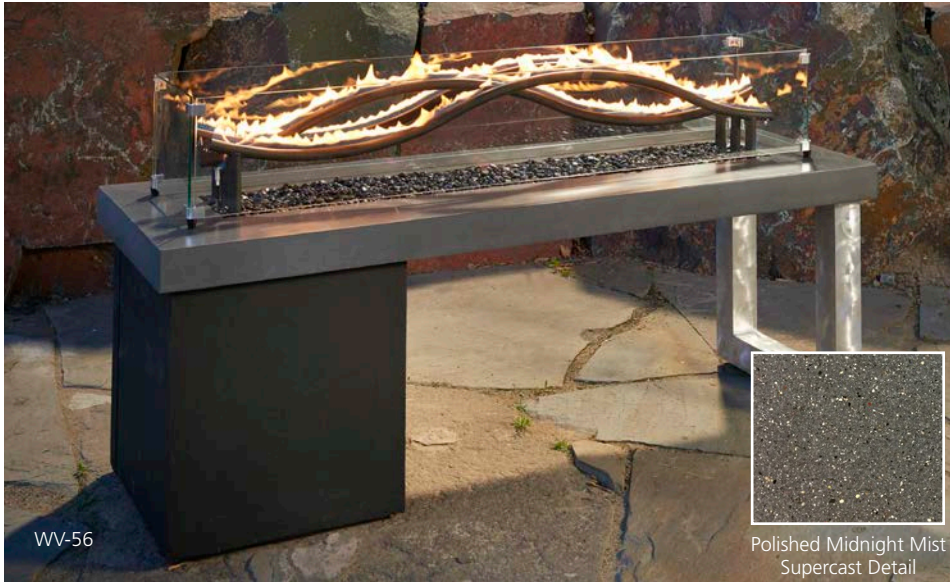

the wave

WV-56

Polished Midnight Mist Supercast Detail

- 3 Black color coated tube burners uniquely woven to create wave effect
- Black stucco base and Polished Midnight Mist Supercast top with textured aluminum leg
- Black Onyx glass gems and glass guard included
- Recommended use with NG or house LP
- Overall height with burner: 33" Burner Pan: 8 x 54"
- Made in USA. UL listed.