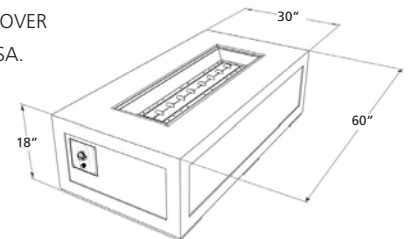

Optional Tumbled Lava Rock
LAV-TMB