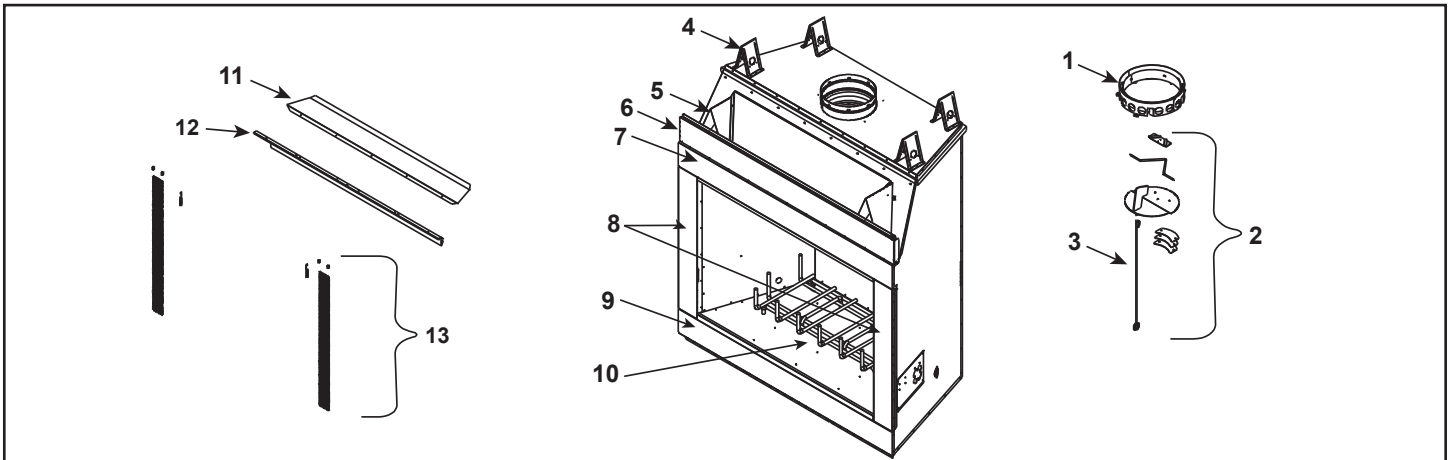

Service Parts

**BILTMORE (SB100, SB100HB)**

50" Woodburning Fireplace

Beginning Manufacturing Date: N/A  
Ending Manufacturing Date: Active

IMPORTANT: THIS IS DATED INFORMATION. Parts must be ordered from a dealer or distributor. **Hearth and Home Technologies does not sell directly to consumers.** Provide model number and serial number when requesting service parts from your dealer or distributor.

ITEM	DESCRIPTION	COMMENTS	PART NUMBER
1	Starter Section Assembly		22072B
2	Damper Blade Assembly		35160
3	Damper Control		35159
	Damper Weight		19785A
4	Rear Top Standoff	Qty 4 req	11864
5	Front Top Standoff	Qty 2 req	34567
6	Top Face		SRV4013-208BK
7	Top Front Face		SRV34544BK
8	Column (Right or Left)		SRV34546BK
9	Bottom Front Face		SRV34542BK
10	Grate		GR31
11	Smoke Shelf		4013-185
12	Smoke Shield		SRV4013-184BK
13	Firescreen Assembly w/Rod	Qty 2 req	35211
	Firescreen Rod	1 ea.	34571
	Firescreen Assembly	1 ea.	34590
	Firescreen Handle	1 ea.	10002
	Heat Shield		34568
	Nailing Flange	Qty 6 req	31190
	Outside Air Kit	Qty 2 req	35191
	Fastener Pack		13580
	Outside Air Shield		33271
	4 in. Outside Air Inlet Ring		35192
	Screen Cover (top only)		SRV34548BK
	Strip Protector	Qty 3 req	18320
	Touch-Up Paint		71479