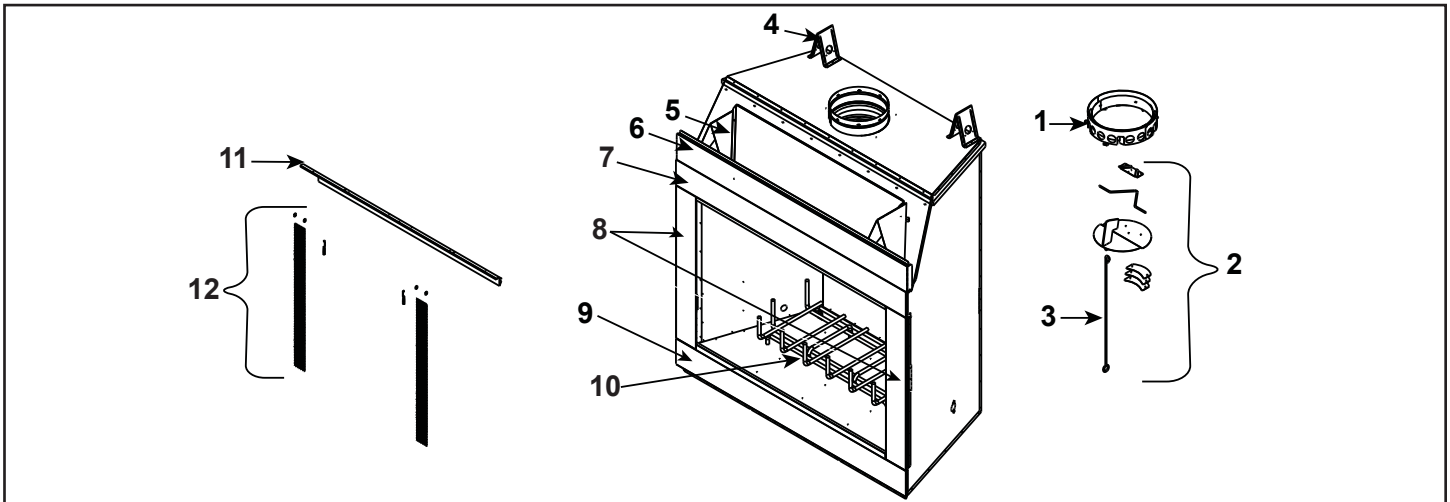

Service Parts

BILTMORE (SB80, SB80HB)

42" Woodburning Fireplace

Beginning Manufacturing Date: N/A
Ending Manufacturing Date: Active

IMPORTANT: THIS IS DATED INFORMATION. Parts must be ordered from a dealer or distributor. **Hearth and Home Technologies does not sell directly to consumers.** Provide model number and serial number when requesting service parts from your dealer or distributor.

| ITEM | DESCRIPTION | COMMENTS | PART NUMBER |
|------|------------------------------|-----------|---------------|
| 1 | Starter Section Assembly | | 22072B |
| 2 | 11" Damper Blade Assembly | | 29964 |
| 3 | Damper Control | | 20549 |
| | Damper Weight | | 19785A |
| 4 | Rear Top Standoff | Qty 2 req | 19228 |
| 5 | Front Top Standoff | Qty 2 req | 11864 |
| 6 | Top Face | | SRV4013-207BK |
| 7 | Top Front Face | | SRV29922BK |
| 8 | Column (Right or Left) | | SRV4013-004BK |
| 9 | Bottom Front Face | | SRV4013-003BK |
| 10 | Grate | | GR29 |
| 11 | Smoke Shield | | SRV29946BK |
| 12 | Firescreen Assembly | Qty 2 req | 29958 |
| | Firescreen Handle | 1 ea. | 10002 |
| | Firescreen Rod | Qty 2 req | 28404 |
| | Grate Retainer | Qty 2 req | 4017-060 |
| | Nailing Flange | Qty 4 req | 31190 |
| | Outside Air Kit | | AK22 |
| | Fastener Pack | | 13580 |
| | Outside Air Shield | | 33271 |
| | 4 in. Outside Air Inlet Ring | | 25692 |
| | Screen Cover (top only) | | SRV29926BK |
| | Side Trim | Qty 2 req | SRV31326BK |
| | Strip Protector | Qty 2 req | 18320 |
| | Touch-Up Paint | | 71479 |