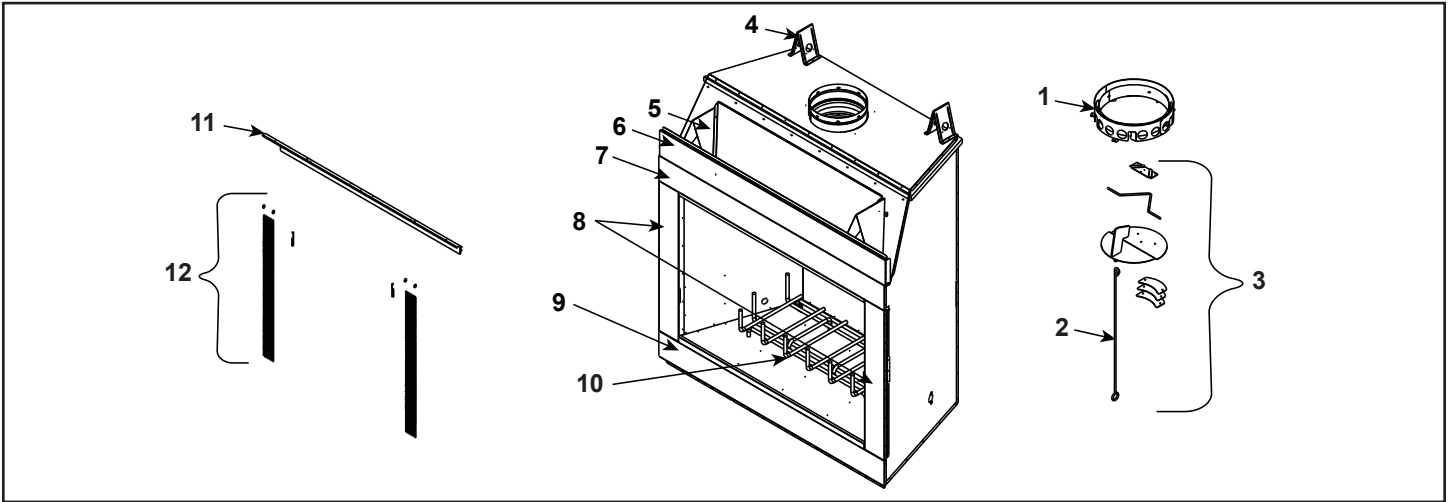

Service Parts

BILTMORE (SB60, SB60HB)

36" Woodburning Fireplace

Beginning Manufacturing Date: N/A
Ending Manufacturing Date: Active

IMPORTANT: THIS IS DATED INFORMATION. Parts must be ordered from a dealer or distributor. **Hearth and Home Technologies does not sell directly to consumers.** Provide model number and serial number when requesting service parts from your dealer or distributor.

ITEM	DESCRIPTION	COMMENTS	PART NUMBER
1	Starter Section Assembly		22072B
2	Damper Blade Assembly		29964
3	Damper Control		20549
	Damper Weight		19785
4	Rear Top Standoff	Qty 2 req	19228
5	Front Top Standoff	Qty 2 req	11864
6	Top Front		SRV4013-206BK
7	Top Front Face		SRV31313BK
8	Column (Right or Left)		SRV4013-004BK
9	Bottom Front Face		SRV31311BK
10	Grate		GR30
11	Smoke Shield		SRV32949BK
12	Firescreen Assembly	Qty 2 req	33699
	Firescreen Handle	1 ea.	10002
	Firescreen Rod	Qty 2 req	12052
	Grate Retainer	Qty 2 req	4017-060
	Nailing Flange	Qty 4 req	31190
	Outside Air Kit		AK22
	Fastener Pack		13580
	Outside Air Shield		33271
	4 in. Outside Air Inlet Ring		25692
	Screen Cover (top only)		SRV31319BK
	Side Trim	Qty 2 req	SRV31326BK
	Strip Protector	Qty 2 req	18320
	Touch-Up Paint		71479