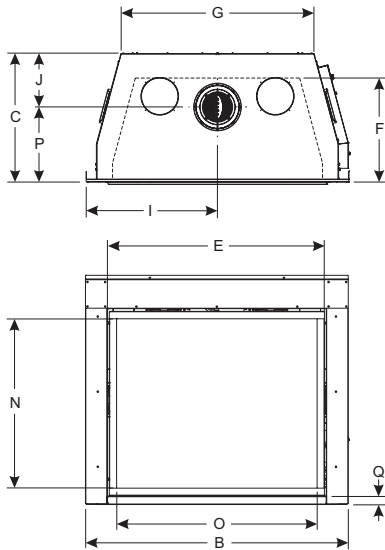

Dimensions (in inches)	
DIMENSION	DVCT40CFP
A	42 3/4
B	49
C	24
D	36 1/2
E	40 13/16
F	16 7/8
G	36 1/8
H	N/A
I	24 1/2
J	10 1/16
K	11 1/4
L	19 3/8
M	5 3/16
N	31 1/2
O	37 3/8
P	14
Q	1 1/2
R	42 5/16

Btus (Max / Min)	
	DVCT40CFP
Natural	47,500 / 14,500*
LP	45,000 / 16,000*

*Minimum with front burner only

Framing Dimensions (in inches)	
	DVCT40CFP
Height	53 1/2
Width	49 1/2
Depth	24

Specifications	
Type of Gas (State on Order)	Natural or LP
Iron Pipe Size (N.P.T.)	1/2-inch
Ignition System	Multifunction Remote
Venting	5 x 8 inch

Warranty
10-year limited warranty on combustion chamber, limited lifetime on glass. All other parts carry a three-year limited warranty. All remote controls carry a one-year limited warranty.

Member of the following industry associations:

This appliance is design-certified to the ANSI standard by:

Empire is committed to continuous product improvement; specifications are subject to change without notice. Dimensions in this brochure are approximate; read and follow the framing dimensions in the owners manual supplied with your Empire product. Flame size, shape, and color will vary from photos. Our mantels feature natural veneers and hand-rubbed finishes - wood grain and color will vary. Adjust light levels and use "natural light" incandescent bulbs to enhance the dramatic look for your wooden mantel.

Empire Comfort Systems Inc.
918 Freeburg Ave.
Belleville, IL 62220-2623
info@empirecomfort.com
AH-00988 9/01/16