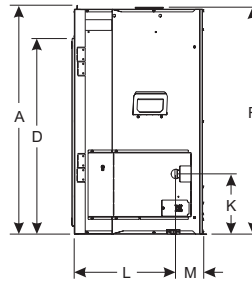

Dimensions (in inches)	
DIMENSION	DVCT40CFP
A	42 3/4
B	49
C	24
D	36 1/2
E	40 13/16
F	16 7/8
G	36 1/8
H	N/A
I	24 1/2
J	10 1/16
K	11 1/4
L	19 3/8
M	5 3/16
N	31 1/2
O	37 3/8
P	14
Q	1 1/2
R	42 5/16

Btus (Max / Min)	
	DVCT40CFP
Natural	47,500 / 14,500*
LP	45,000 / 16,000*

*Minimum with front burner only

Framing Dimensions (in inches)	
	DVCT40CFP
Height	53 1/2
Width	49 1/2
Depth	24

Specifications	
Type of Gas (State on Order)	Natural or LP
Iron Pipe Size (N.P.T.)	1/2-inch
Ignition System	Multifunction Remote
Venting	5 x 8 inch

Warranty
10-year limited warranty on combustion chamber, limited lifetime on glass. All other parts carry a three-year limited warranty. All remote controls carry a one-year limited warranty.

Member of the following industry associations:

This appliance is design-certified to the ANSI standard by:

Empire is committed to continuous product improvement; specifications are subject to change without notice. Dimensions in this brochure are approximate; read and follow the framing dimensions in the owners manual supplied with your Empire product. Flame size, shape, and color will vary from photos. Our mantels feature natural veneers and hand-rubbed finishes - wood grain and color will vary. Adjust light levels and use "natural light" incandescent bulbs to enhance the dramatic look for your wooden mantel.

Empire Comfort Systems Inc.
918 Freeburg Ave.
Belleville, IL 62220-2623
info@empirecomfort.com
AH-00988 9/01/16