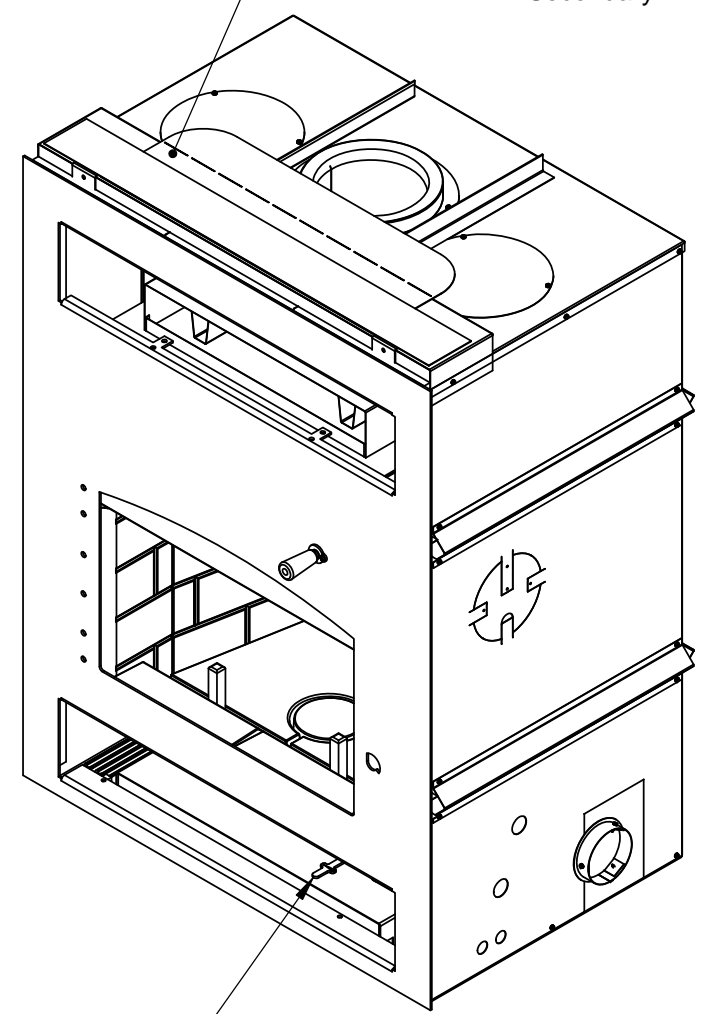

FR-99.07.01.PC
Secondary Air Tube

FR-99.06.02.P
Chain and pendants

FR-99.06.01.PC
Top Standoff