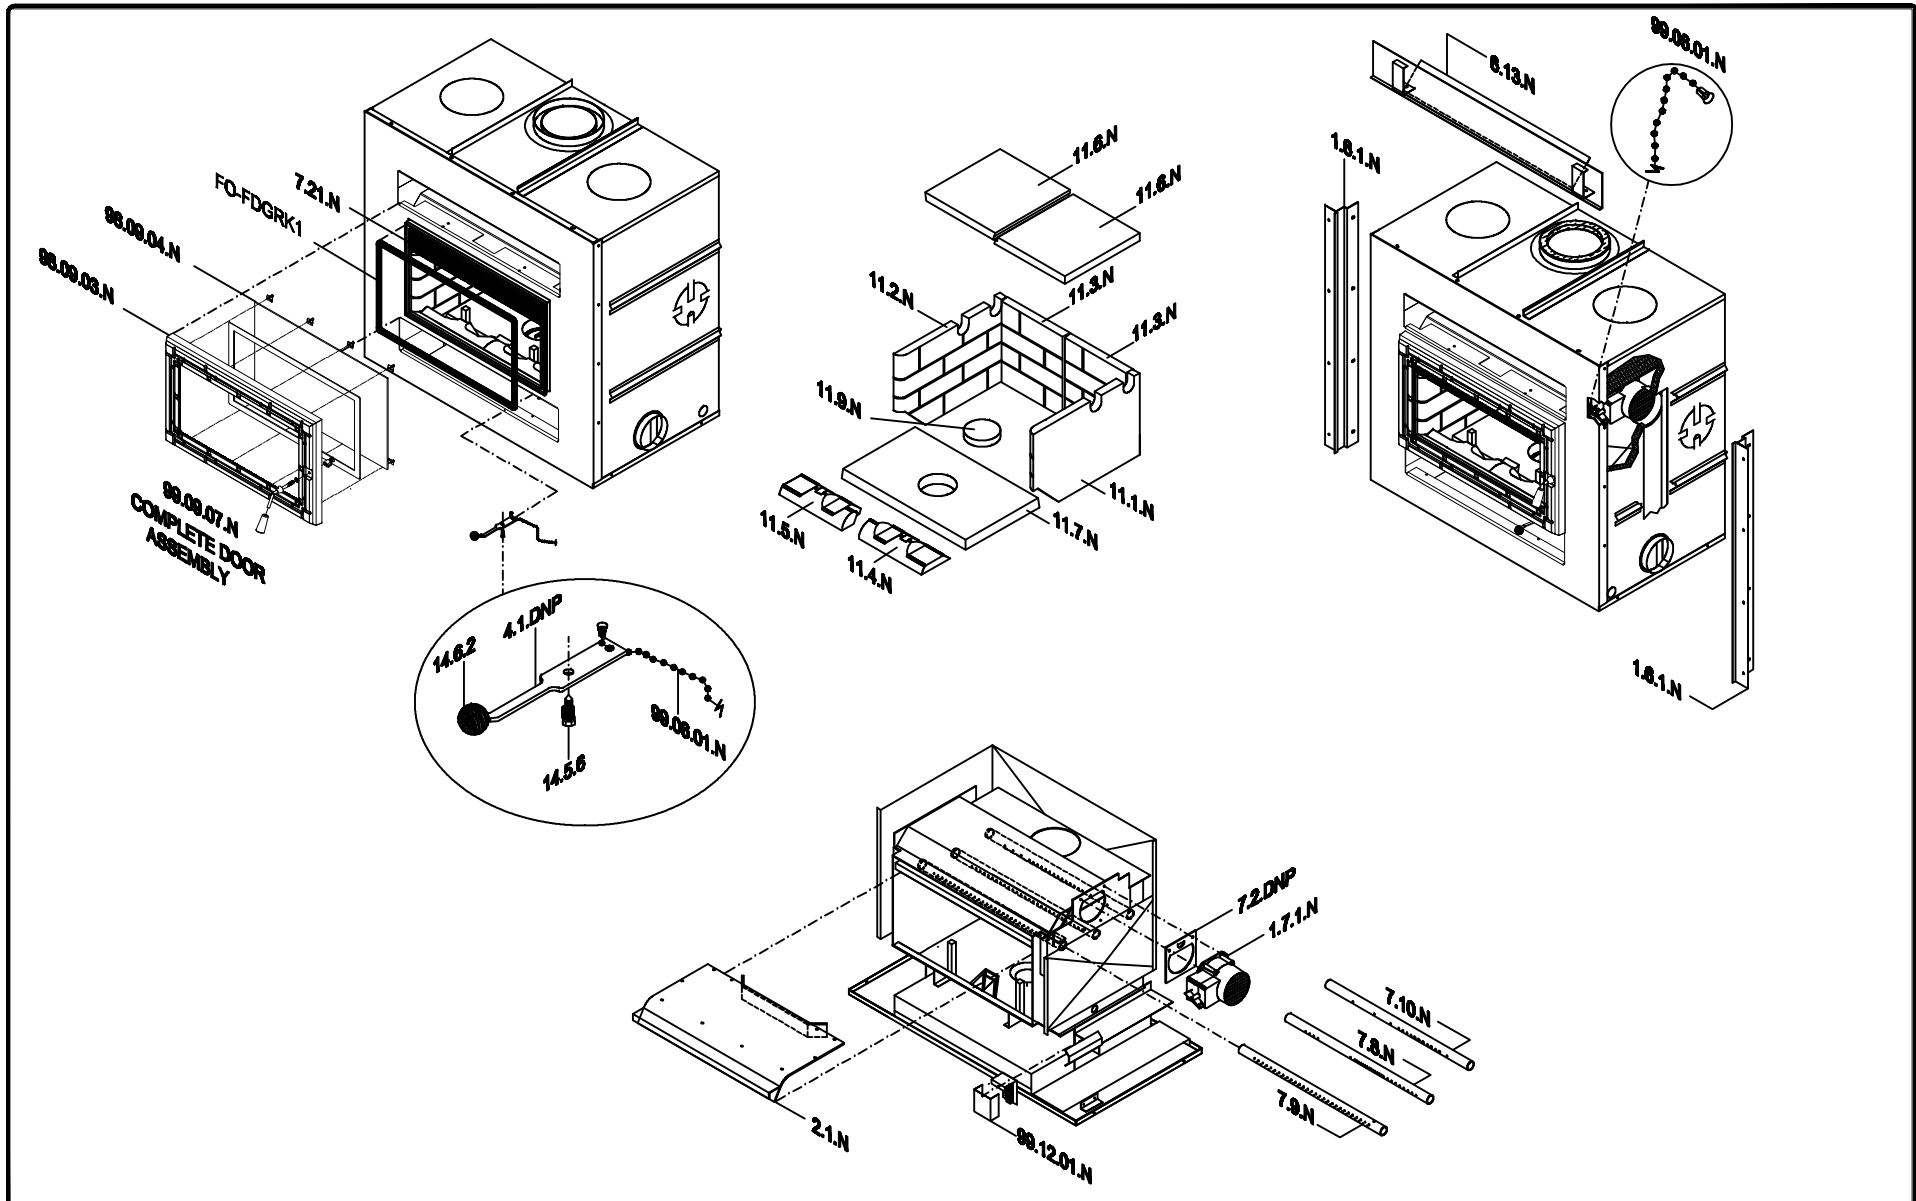

FR-99.09.02.P (Opel2C)
Left Door Handle Assembly

FR-99.09.01.P (Opel2C)
Right Door Handle Assembly

FO-OPLC
Decorative Grills

99.11.03.N
REFRACTORY
COMPLETE SET

99.09.05.N
DOOR HINGE

99.10.04.N
TOP LOUVER
HARWARE
ASSEMBLY