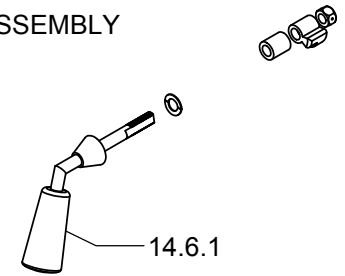

99.09.02.FB
DOOR GLASS AND GASKET

99.06.01.N
CHAIN ASSEMBLY

99.12.01.FB
LOG RETAINER KIT

99.09.01.FB
DOOR HANDLE ASSEMBLY

WOODBURNING FIREPLACES

FOCUS 320

FOYERS AU BOIS

DATE	REV.
2012-07-03	00