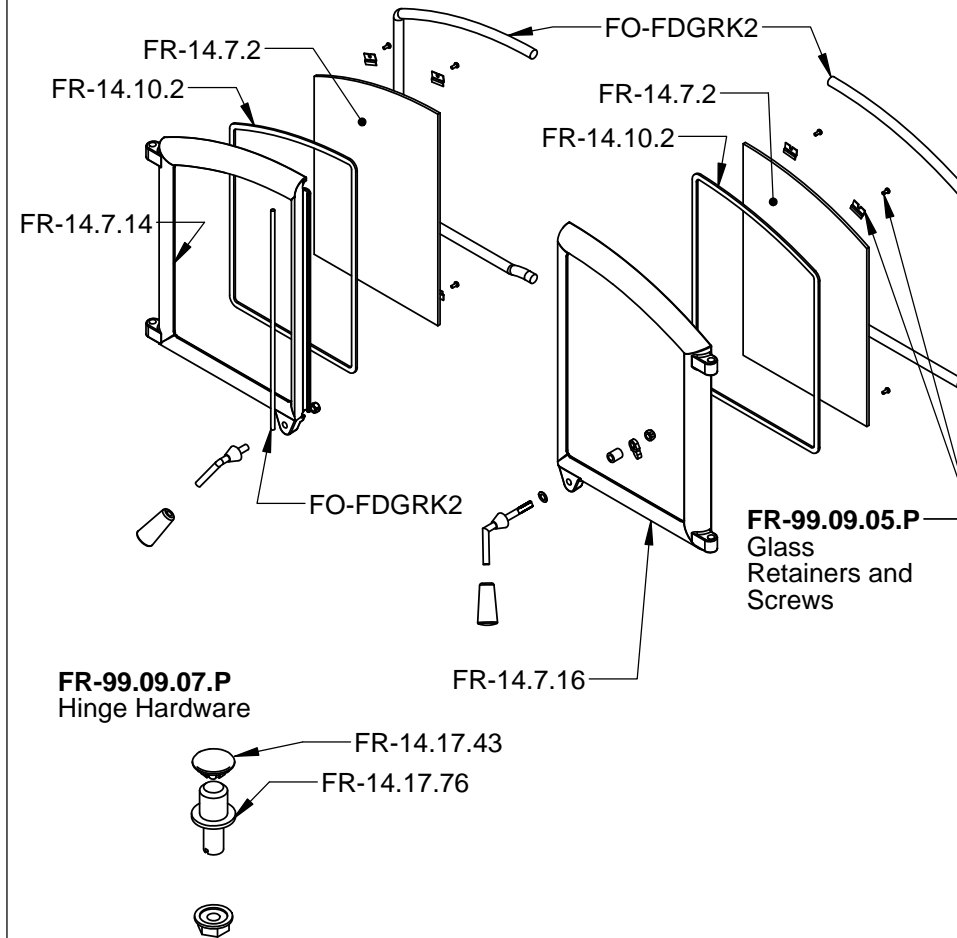

DATE	REV.
2016-07-21	00

OPEL3C

FR-99.09.06.P
Door Assembly

OPEL2C

FO-FDDBO
Complete door set

FO-OPLB
Louver Kit - Black

FR-99.09.03.P (Opel3C)
Door Handle Assembly

FR-99.09.04.P (Opel3C)
Door Hinge and Hardware

FR-99.09.02.P (Opel2C)
Left Door Handle Assembly

FR-99.09.01.P (Opel2C)
Right Door Handle Assembly

FO-OPLC
Decorative Grills

99.11.03.N
REFRACTORY
COMPLETE SET

99.09.05.N
DOOR HINGE

99.10.04.N
TOP LOUVER
HARWARE
ASSEMBLY