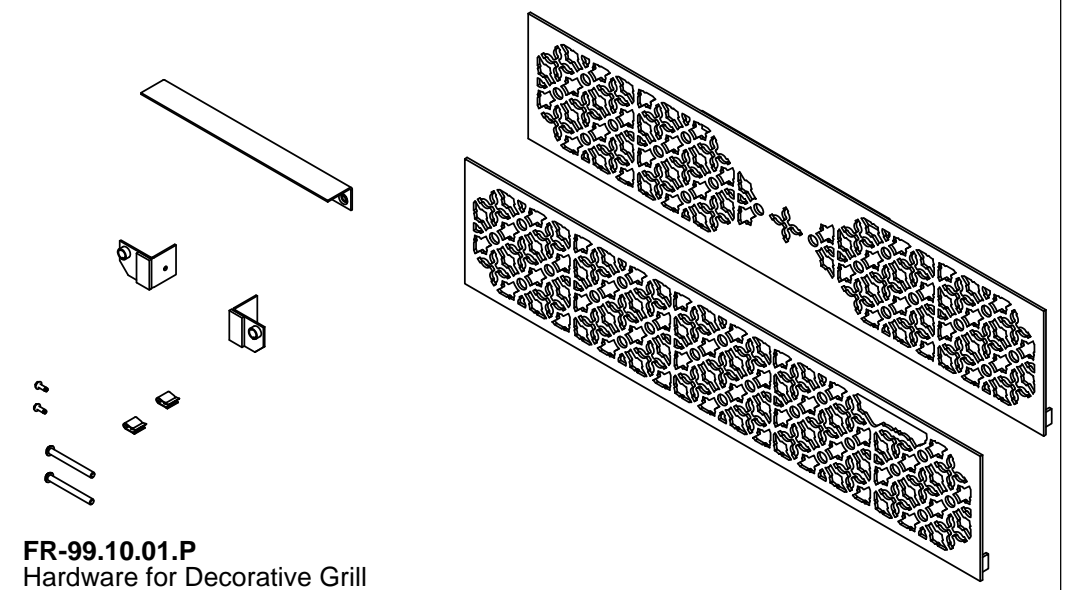

FR-99.09.02.P (Opel2C)
Left Door Handle Assembly

FR-99.09.01.P (Opel2C)
Right Door Handle Assembly

FO-OPLC
Decorative Grills

99.11.03.N
REFRACTORY
COMPLETE SET

99.09.05.N
DOOR HINGE

99.10.04.N
TOP LOUVER
HARWARE
ASSEMBLY