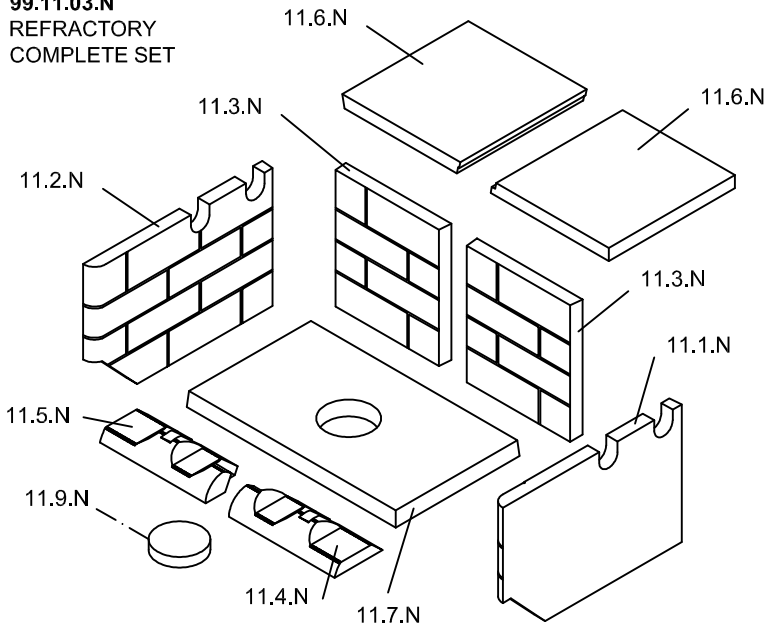

FR-99.09.02.P (Opel2C)
Left Door Handle Assembly

FR-99.09.01.P (Opel2C)
Right Door Handle Assembly

FO-OPLC
Decorative Grills

99.11.03.N
REFRACTORY
COMPLETE SET

99.09.05.N
DOOR HINGE

99.10.04.N
TOP LOUVER
HARWARE
ASSEMBLY