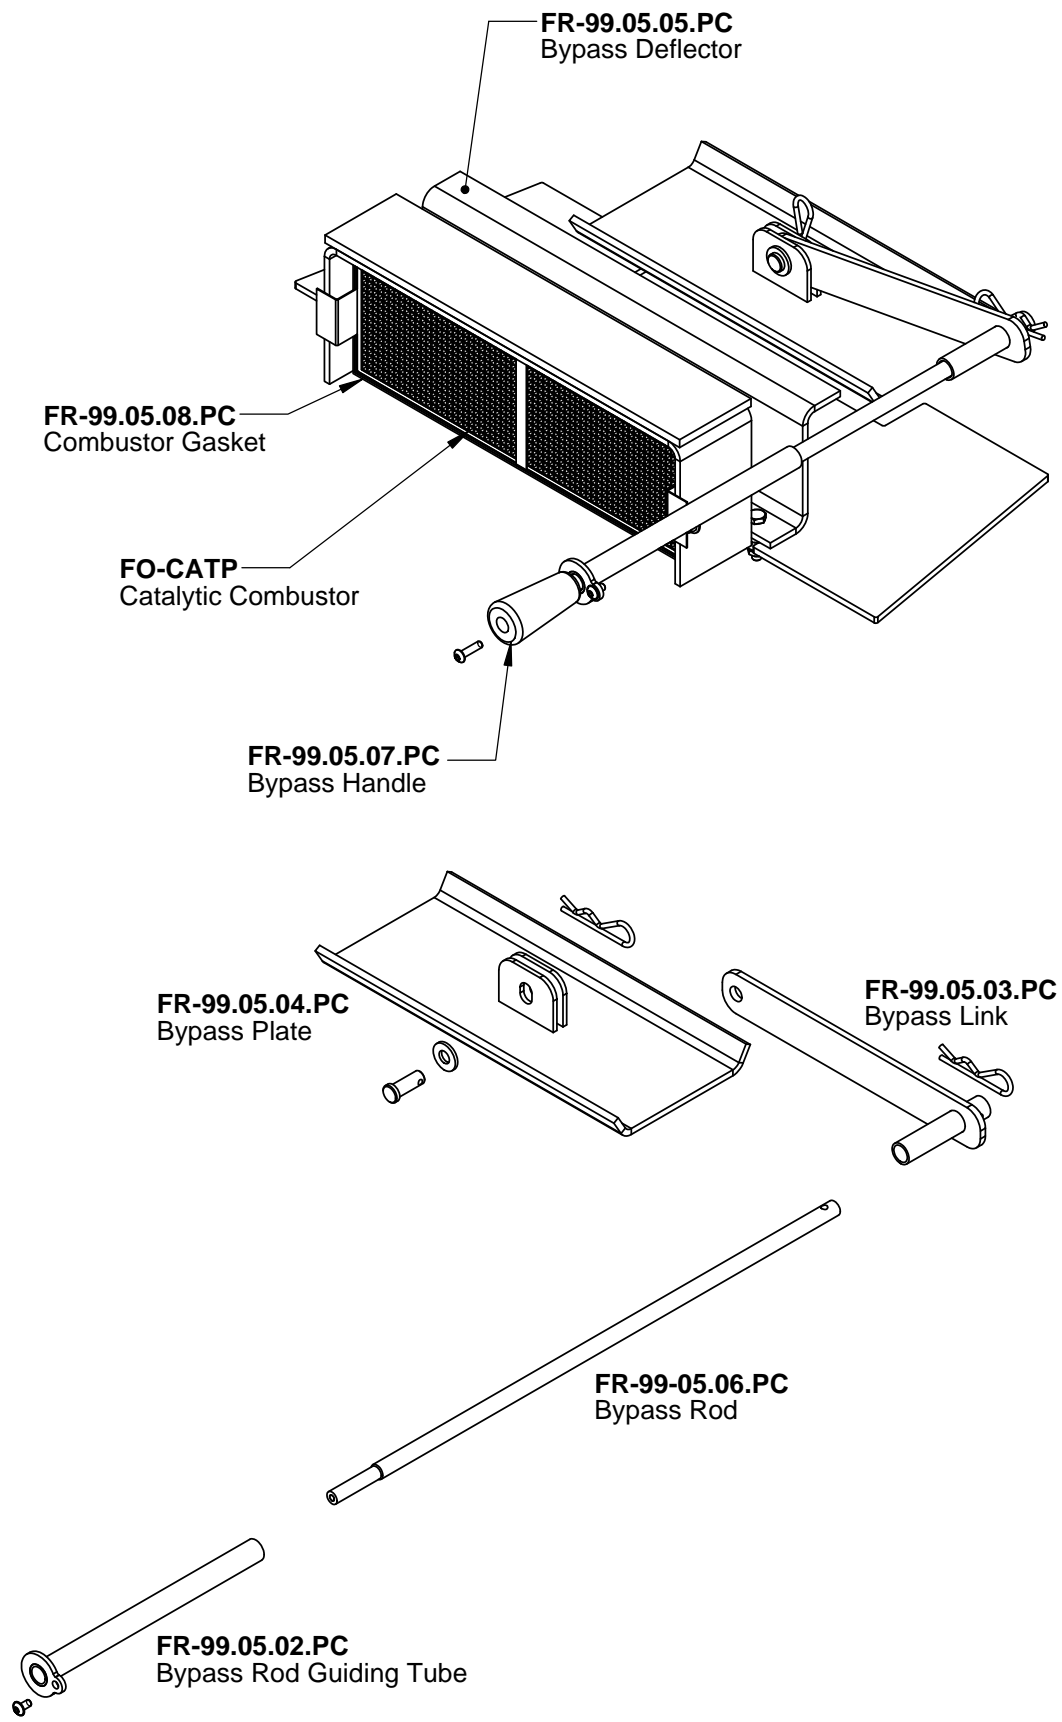

FR-99.05.01.PC
Bypass Damper Assembly

FR-99.06.01.PC
Top Standoff

FR-99.07.01.PC
Secondary Air Tube

FR-99.05.09.PC
Temperature Probe

FR-7.2.DNP
Draft Control Gasket

FR-99.05.11.PC
Floor Shield

FR-99.12.01.P
Terminal Block